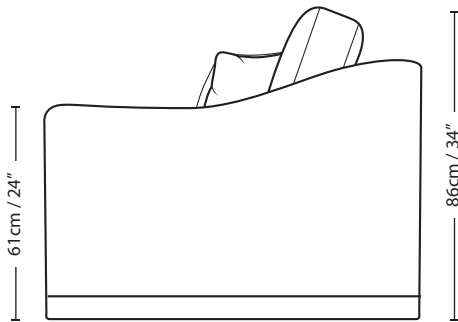

# 5th AVENUE

3 SEATER

21cm / 8.5"      165cm / 65"      21cm / 8.5"

61cm / 24"

86cm / 34"

49cm / 19"

74cm / 29"

207cm / 82"

Overall Height 86cm / 34"	Overall Width 207cm / 82"	Overall Depth 104cm / 41"	Arm Height 61cm / 24"	Back Height of Frame 74cm / 29"	Seat Height 49cm / 19"	Arm Width 21cm / 8.5"	Inside Width Arm to Arm 165cm / 65"	Seat Depth to Cushions 63cm / 25"	Seat Depth no Cushions 79cm / 31"
------------------------------	------------------------------	------------------------------	--------------------------	------------------------------------	---------------------------	--------------------------	--	--------------------------------------	--------------------------------------

Seating sizes vary to a great extent and particularly wherever there are soft cushions involved, this is magnified with front of seat to back cushion depths, whilst formal back cushions will vary with age and plumping. It is essential to note that scatter back cushion depths will adjust from which point you measure, overtime and with plumping, the accurate measurement does not exist as it will resize each and every time you enjoy its comfort.